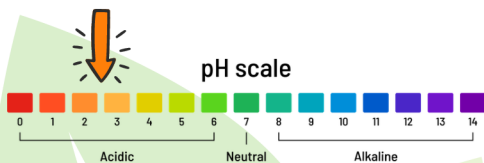

ProJanta

PURITY | POWER | PERFORMANCE

DOUBLE-D TOILET CLEANER

TOILET AND URINAL CLEANER, DESCALER AND FRESHENER

-  Ready to Use Formula
-  Cleans & Deodorises
-  Stainless Steel Safe

Description:

ProJanta Double D Toilet & Urinal Freshener 1L is a ready-to-use toilet and urinal cleaner developed to clean, descale and deodorise washroom surfaces effectively. Ideal for use on toilet bowls, urinals, sinks and other ceramic surfaces, it helps remove deposits while leaving areas smelling fresher after use. Safe for stainless steel, it offers added versatility for modern washroom environments where multiple surface types need regular maintenance.

Its viscous formula helps the product cling to surfaces for improved cleaning action, while the pleasant floral fragrance supports a cleaner, more inviting washroom finish.

Useful Information:

Product Code:	10104
Product Colour:	Blue
Product Fragrance:	Floral
pH Level:	2 - 3

Directions:

Double D Toilet & Urinal Freshener should be used neat for the cleaning, descaling and deodorising of toilet bowls, urinals and other ceramic washroom surfaces. For toilet bowls, apply the product under the rim at the water outlets and around the bowl above the water level, then leave for 5 minutes before brushing any stubborn stains. For stains below the water level, force the water around the S bend with a toilet brush and apply the product in the same way. For urinals, apply evenly across the surface, leave for 5 minutes, scrub stained areas with a brush and allow the product to flush away automatically. For sinks, insert the plug, apply carefully to taps and around the inside of the sink, leave for a few minutes, then agitate with a cloth or sponge before removing the plug and rinsing thoroughly with clean water.